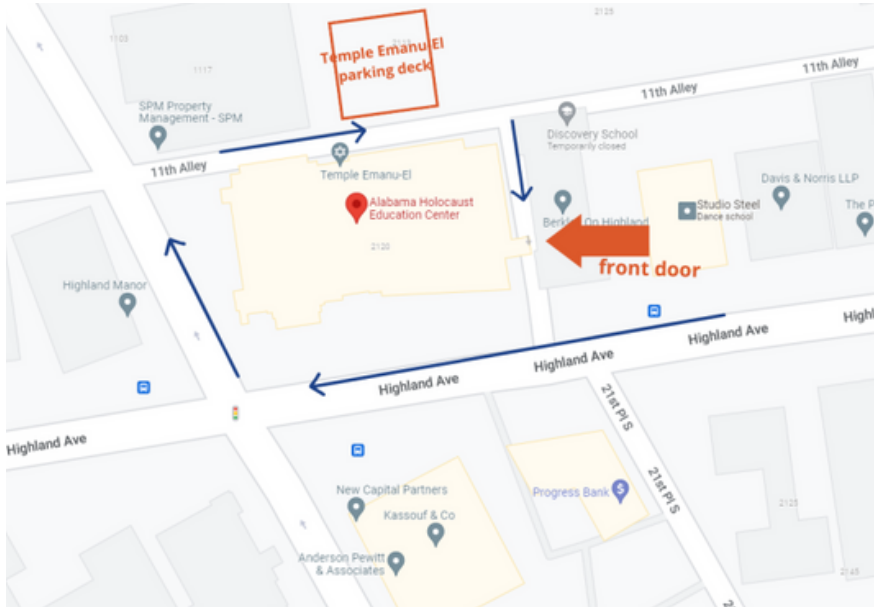

ALABAMA
**HOLOCAUST
EDUCATION
CENTER**

Keeping the History
and Lessons of the
Holocaust Alive

PARKING DIRECTIONS

We are located at
**2100 Highland
Avenue, Suite 101**,
in the same building
as Temple Emanu-El.

Parking is available in
the **TE-E parking deck**
(2nd floor and up),
located behind the
Temple.

AHEC entrance

View from Highland Ave

Our entrance is in the alley on the east side of the building. Please be sure to come to this door, as you will not be able to access the Center through the main Temple entrances.

Temple E-E
Parking Deck

AHEC entrance

View from 11th Alley

Note:

The door will be locked, so please ring the doorbell to your right to let us know you're here.

Google